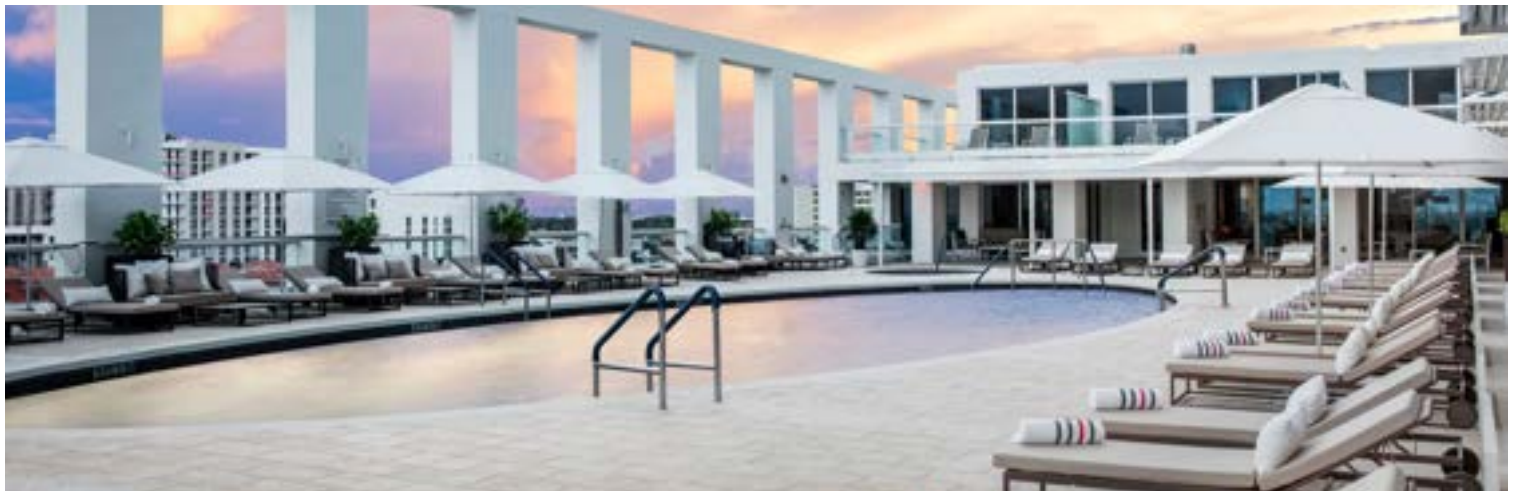

Sixth Floor Sky Deck Pool