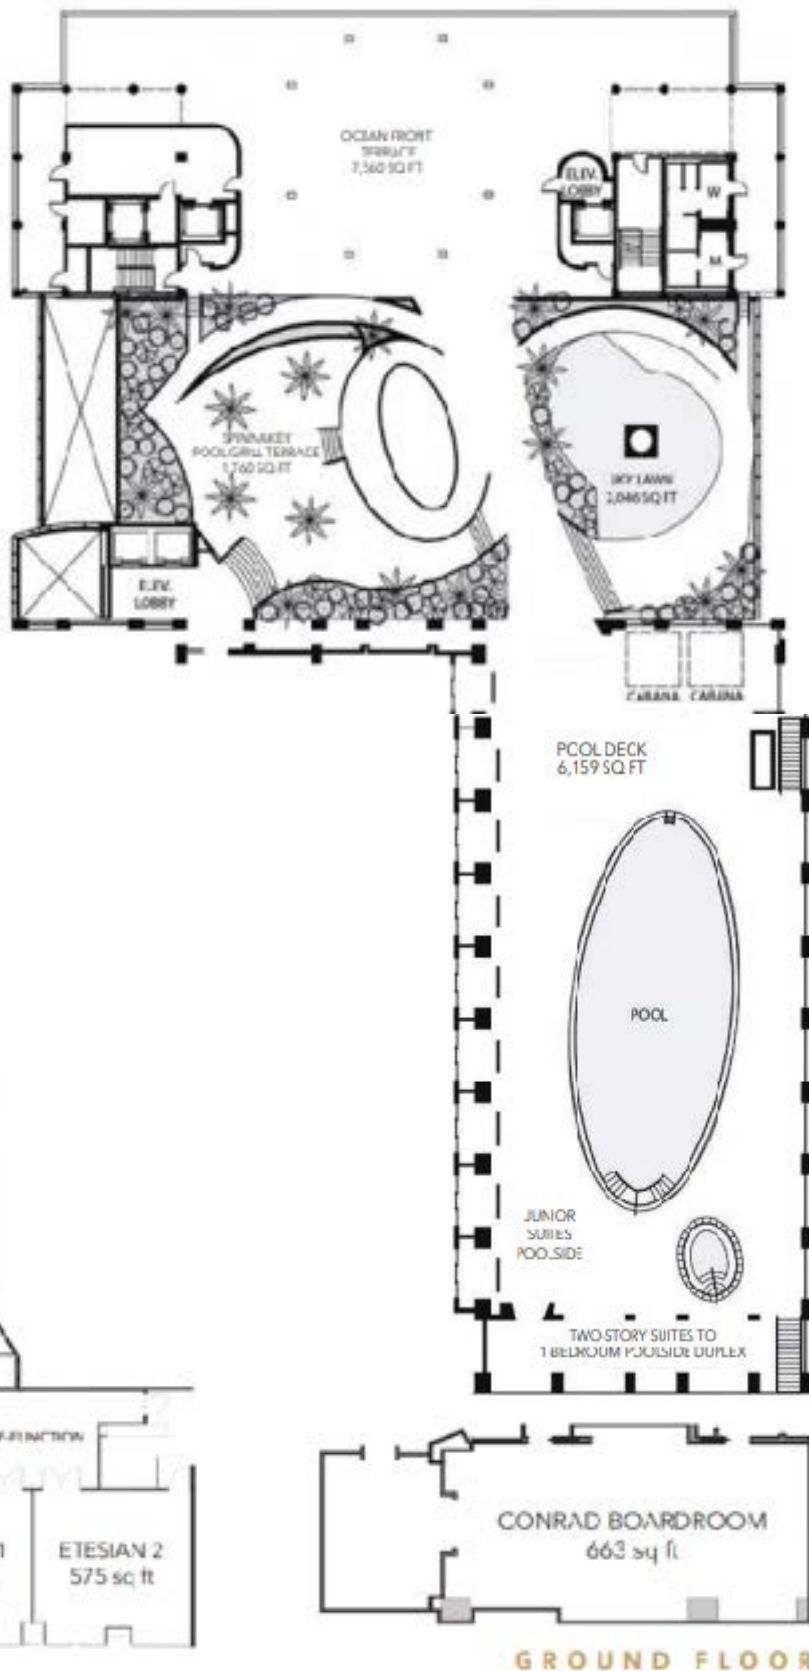

MEETINGS + EVENTS

Hailed as the new beacon of luxury, Conrad Fort Lauderdale Beach redefines ultra-elegant hospitality with jaw-dropping panoramic views, a transformative 6th Floor Sky Deck, and 30,000 square feet of flexible indoor/outdoor function space. Choose from ocean-facing ballrooms and indoor-outdoor venues with state-of-the-art A/V technology.

- 25,000 sq. ft. of indoor/outdoor space
- 7 meeting rooms with natural light
- 15,000 sq. ft. sky deck (6th floor)
- 10,000 sq. ft. oceanfront terrace (6th floor)
- 4,400 sq. ft. grand ballroom with terrace
- Conference space all located on one floor
- Dedicated meeting concierge
- EventReady with CleanStay protection
- Inventive ways to safely serve F&B
- Unique sets to accommodate social distancing
- Hybrid and virtual meetings available

3RD FLOOR

6TH FLOOR