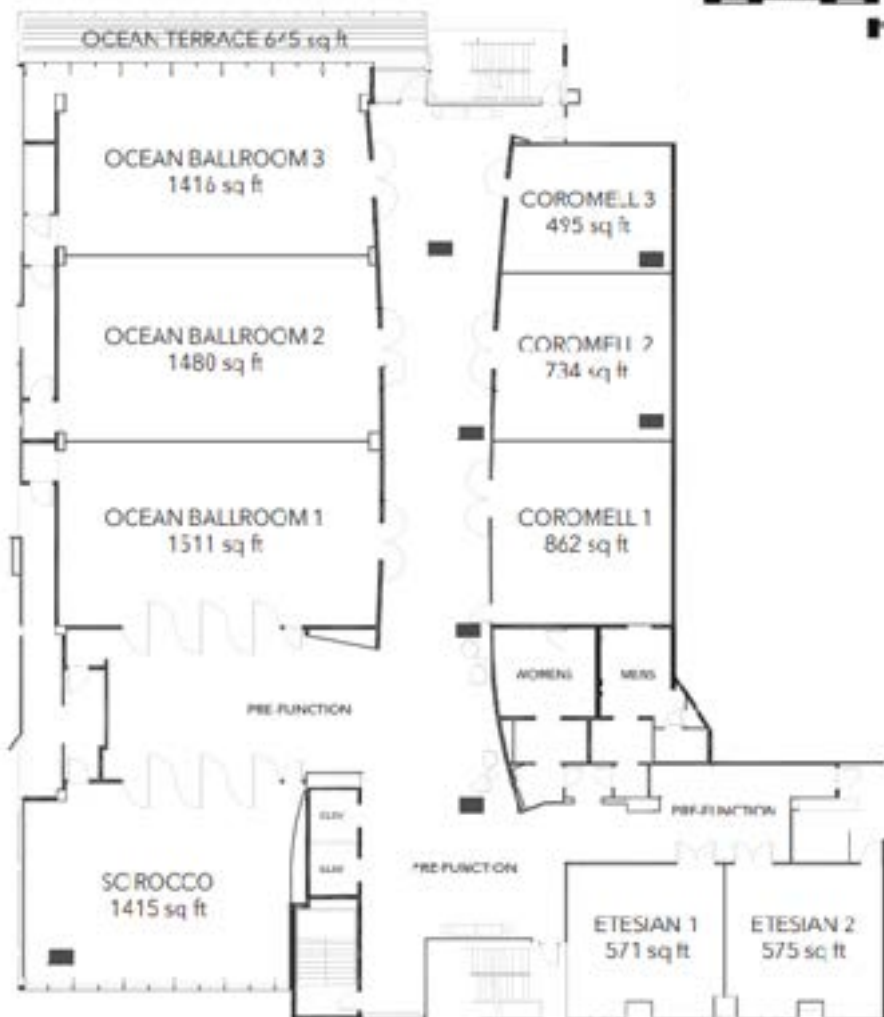

MEETINGS + EVENTS

Hailed as the new beacon of luxury, Conrad Fort Lauderdale Beach redefines ultra-elegant hospitality with jaw-dropping panoramic views, a transformative 6th Floor Sky Deck, and 30,000 square feet of flexible indoor/outdoor function space. Choose from ocean-facing ballrooms and indoor-outdoor venues with state-of-the-art A/V technology.

- 25,000 sq. ft. of indoor/outdoor space
- 7 meeting rooms with natural light
- 15,000 sq. ft. sky deck (6th floor)
- 10,000 sq. ft. oceanfront terrace (6th floor)
- 4,400 sq. ft. grand ballroom with terrace
- Conference space all located on one floor
- Dedicated meeting concierge
- EventReady with CleanStay protection
- Inventive ways to safely serve F&B
- Unique sets to accommodate social distancing
- Hybrid and virtual meetings available

3RD FLOOR