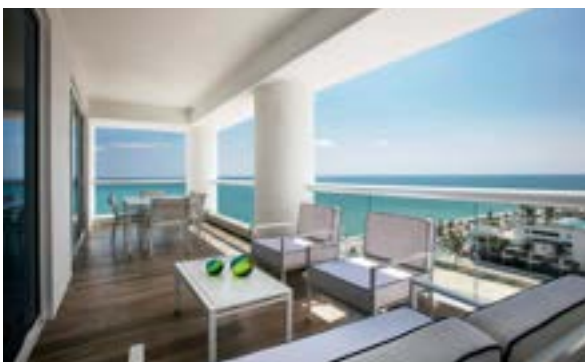

RESORT AMENITIES

- 4,000 sq. ft. CONRAD Spa
- 24-hour state-of-the-art fitness center
- Tailored luxury concierge services
- Convenient valet parking only
- 24-hour business center and library
- Sky deck pool and jacuzzi

3 Bedroom Residence Intracoastal/Oceanfront | 1 King Bed, 2 Queen Beds - 1,700 sq. ft. with 300-600 sq. ft. Terraces

Oceanfront Terrace

ALL SUITE LUXURY ACCOMMODATIONS

290 luxuriously appointed all suite accommodations

Shanghai Tang bath amenities

Luxury sofa bed in every suite or residence

MEETINGS + EVENTS

Hailed as the new beacon of luxury, Conrad Fort Lauderdale Beach redefines ultra-elegant hospitality with jaw-dropping panoramic views, a transformative 6th Floor Sky Deck, and 30,000 square feet of flexible indoor/outdoor function space. Choose from ocean-facing ballrooms and indoor-outdoor venues with state-of-the-art A/V technology.